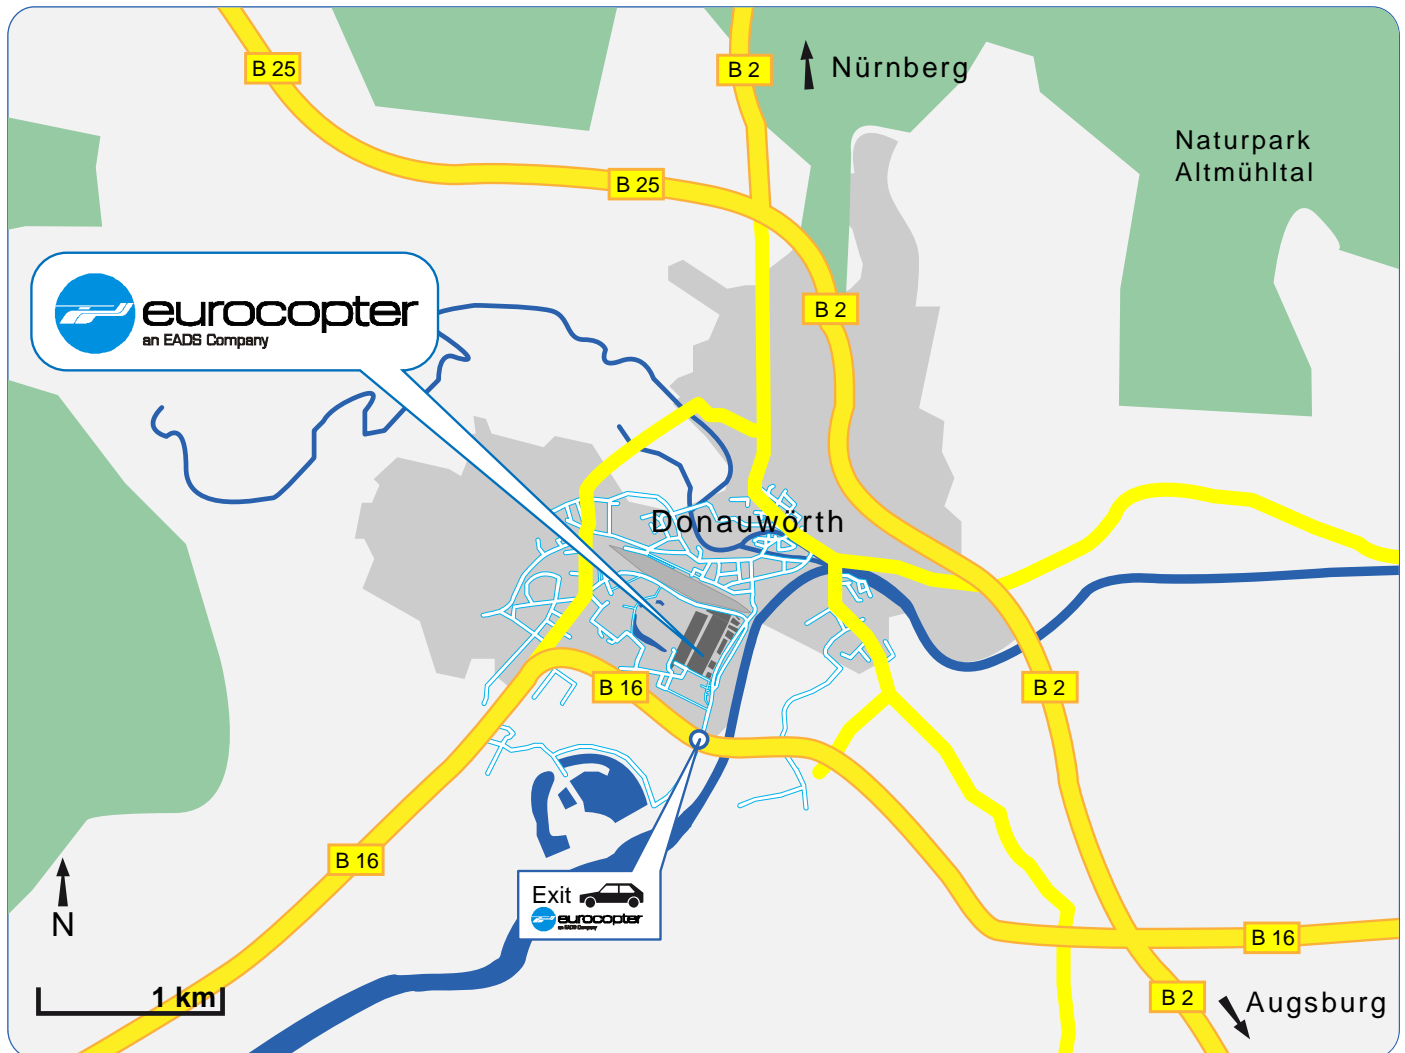

## Overview Map

## Detail Map Donauwörth

### Detail Map Manching

- From A9 Exit Manching, follow B16 direction Regensburg.
- Do **not** follow the sign for Flugplatz and EADS. The Airport will be to your right.
- Just behind the Airport, you'll see a sign "ZIVIL".  
Turn right there and at the end of the road you'll find a big parking lot and the eurocopter building.

Eurocopter Deutschland  
Zur General Aviation 3  
85077 Manching

Appendix  
Maps

**Notes:**